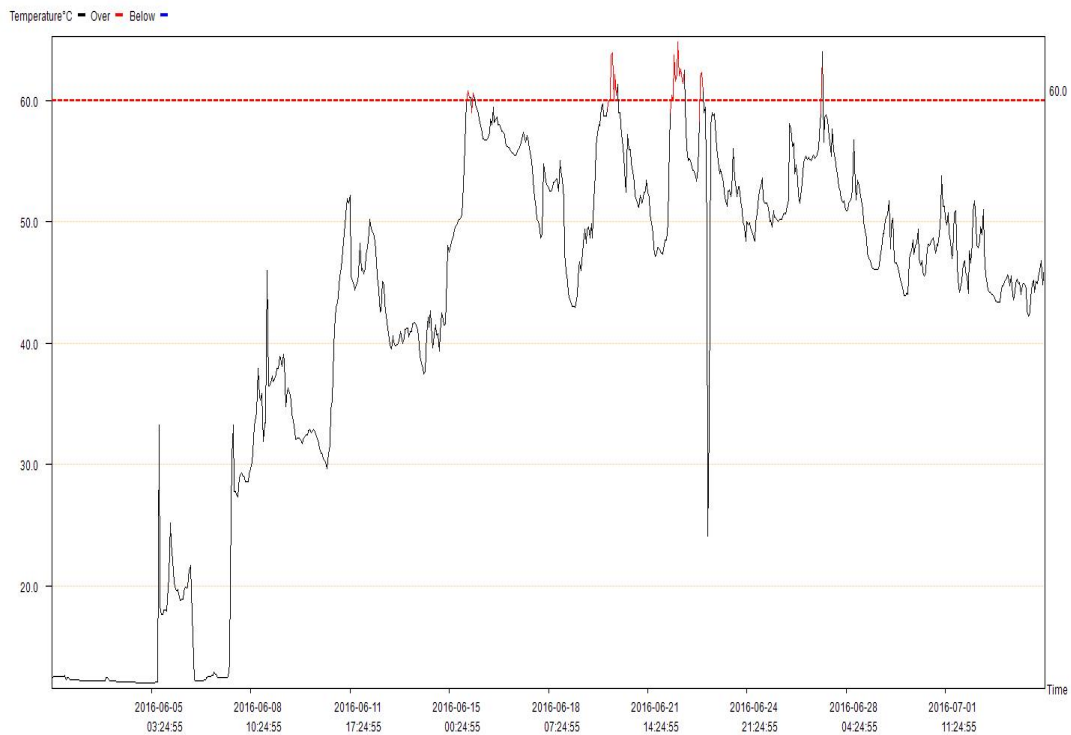

# RC-4 Data Logger

User Information	1 meter Ground Probe
Number	001
Interval	1:0:0 H:M:S
Delay Time	0.0 H
Data Sum	791
TemperatureMaximum	64.8° C
TemperatureMinimum	12° C
TemperatureAverage	41.9° C
TemperatureAlarm Upper Limit	60.0° C
TemperatureAlarm Lower Limit	-30.0° C
Start Time	2016-06-01 20:24:55
End Time	2016-07-04 18:24:55
Date Format	yyyy-MM-dd HH:mm:ss
TemperatureUnit	° C